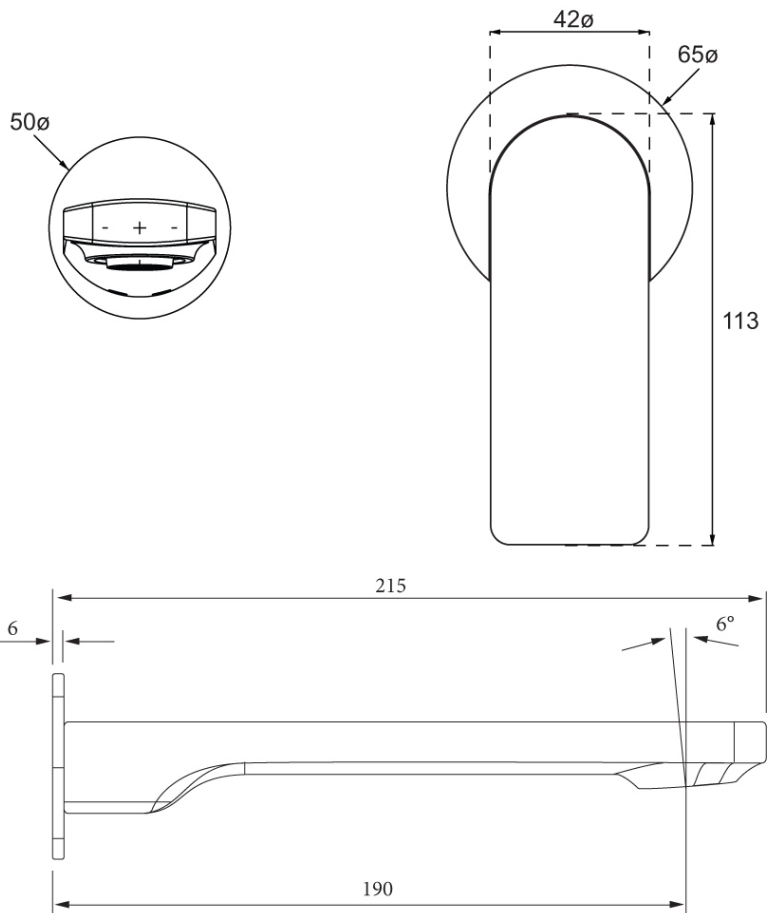

Magnum Wall Mounted Basin Mixer Trim

Product Image

Product Details

Code:	TVW109461B
Brand:	Villeroy & Boch
Range:	Magnum
Warranty:	15 Years*
WELS:	5 Star 5 LPM, Reg #: T36489

Additional Features

Technical Specification

Required Product

ColourChoice TVW0035161

Recommended Products

Additional Notes

- 115mm Centres
- 35mm Ceramic Cartridge
- Spout Can Be Positioned On The Left Hand Side Of The Mixer Only

Installation Instructions

- * NOT COMPATIBLE WITH UNIVERSAL BODY
- * ONLY USE COLOURCHOICE BODY TVW0035161

*Please visit argentaust.com.au/warranty to view the full warranty

Note: All dimensions are in millimetres and are subject to normal manufacturing variations. Always use the physical product measurements for cut-outs and rough-ins as the technical details shown may differ from the actual product. Use acetic cured silicone sealant. Do not use epoxy type adhesives. Clean with damp cloth. Do not use abrasive cleaners, liquids or pastes.